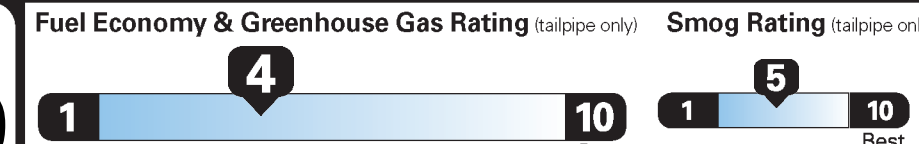

You spend **$1,750** more in fuel costs over 5 years compared to the average new vehicle.

Annual fuel cost **$1,850**