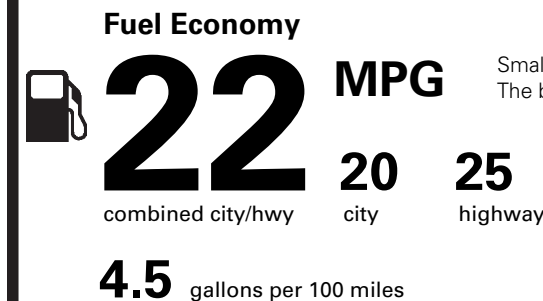

SAFETY/SECURITY

- ADVANCETRAC WITH RSC
- AIRBAGS-DUAL-STAGE FRONT
- AIRBAGS-SIDE IMPACT/SAFETY CANOPY SIDE AIR CURTAINS
- AUTO HIGH BEAMS
- BLIND SPOT DETECTION W/CTA
- PERIMETER ALARM
- PERSONAL SAFETY SYSTEM™
- PRE-COLLISION ASSIST W/AEB
- SOS POST CRASH SYSTEM
- TIRE PRESSURE MONITOR SYS

WARRANTY

- 4YR/50K MILE WARRANTY
- 4YR/50K PICKUPDELIVERY SVC
- 6YR/70K MI POWERTRAIN WARR

INCLUDED ON THIS VEHICLE

EQUIPMENT GROUP 202A RESERVE

- •CARGO UTILITY PACKAGE
- •REAR CARGO MGMT SYSTEM
- •CARGO COMPARTMENT W/REV MAT
- •INTERIOR CARGO COVER
- •TRAILER TOW PKG-CLASS II
- •LINCOLN CO-PILOT360 PLUS
- •ENHANCED ACTIVE PARK ASSIST
- •360-DEGREE CAMERA
- •ACC W/LANE CENTERING
- •ULTIMATE PACKAGE
- •ADAPTIVE PIXEL LED HEADLAMPS
- •REVEL ULTIMA AUDIO SYSTEM

(MSRP)

9000.00

OPTIONAL EQUIPMENT/OTHER

1. 265/40R21 A/S TIRES
   - 21" ULTRA BRIGHT WHEELS
   - 50 STATE EMISSIONS
   - ROOF RACK SIDE RAILS-SATIN
   - FRONT LICENSE PLATE BRACKET
2. NO CHARGE
   195.00
   NO CHARGE

PRICE INFORMATION

BASE PRICE	$50,995.00
TOTAL OPTIONS/OTHER	9195.00
TOTAL VEHICLE & OPTIONS/OTHER DESTINATION & DELIVERY	60190.00 995.00
TOTAL BEFORE DISCOUNTS	61185.00
EQUIPMENT GROUP SAVINGS	- 1250.00

EPA DOT Fuel Economy and Environment

Gasoline Vehicle